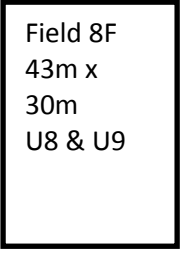

Cricket clubhouse change rooms and toilets

ENDEAVOUR PARK FIELD LAYOUT 2015 Not to Scale

Toilets

Shed

Change room & Office

Clubhouse & Canteen